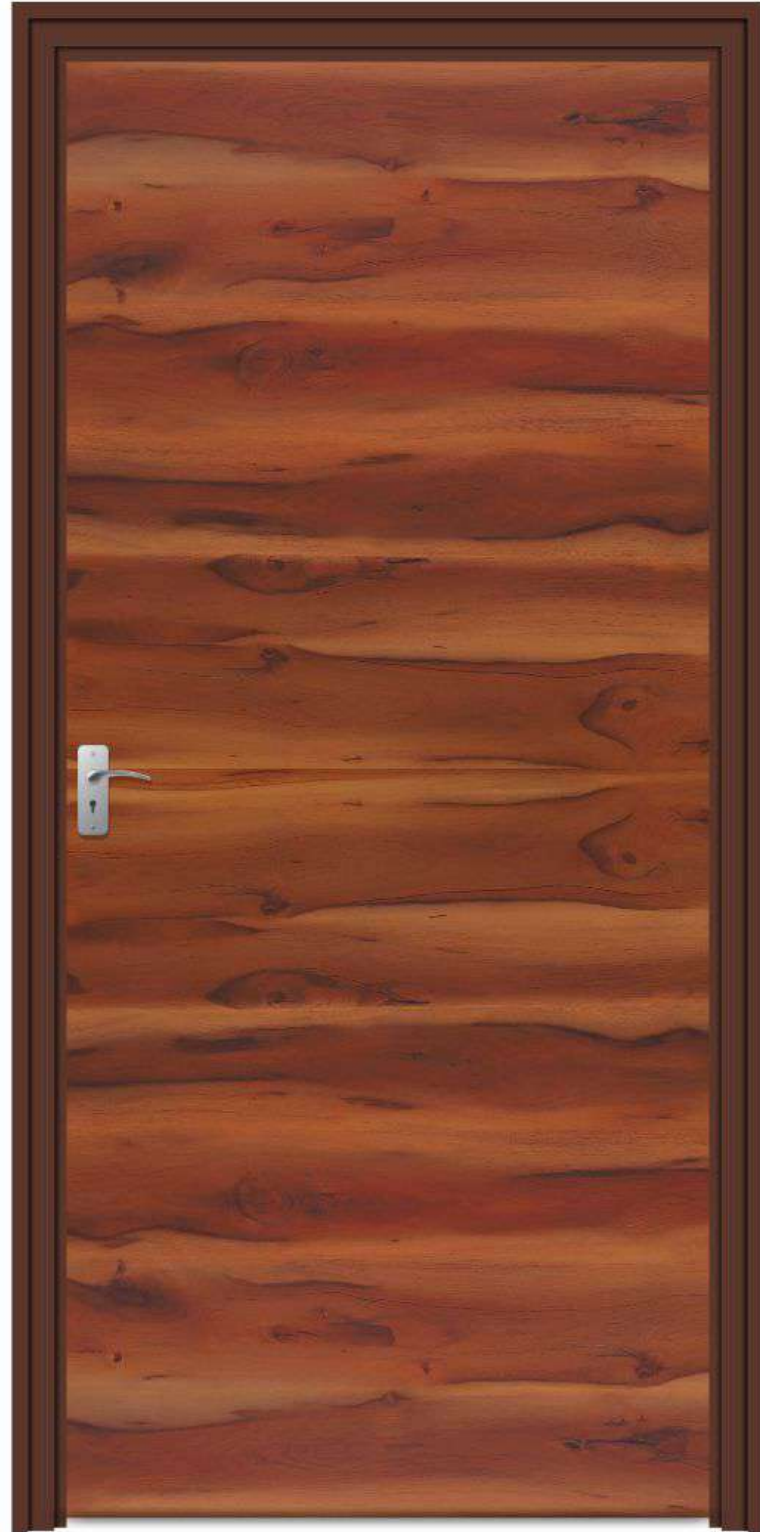

PREMIUM DOOR

DOOR SKIN SIZE : 7 x 3.25 FEET

KPM • 5507