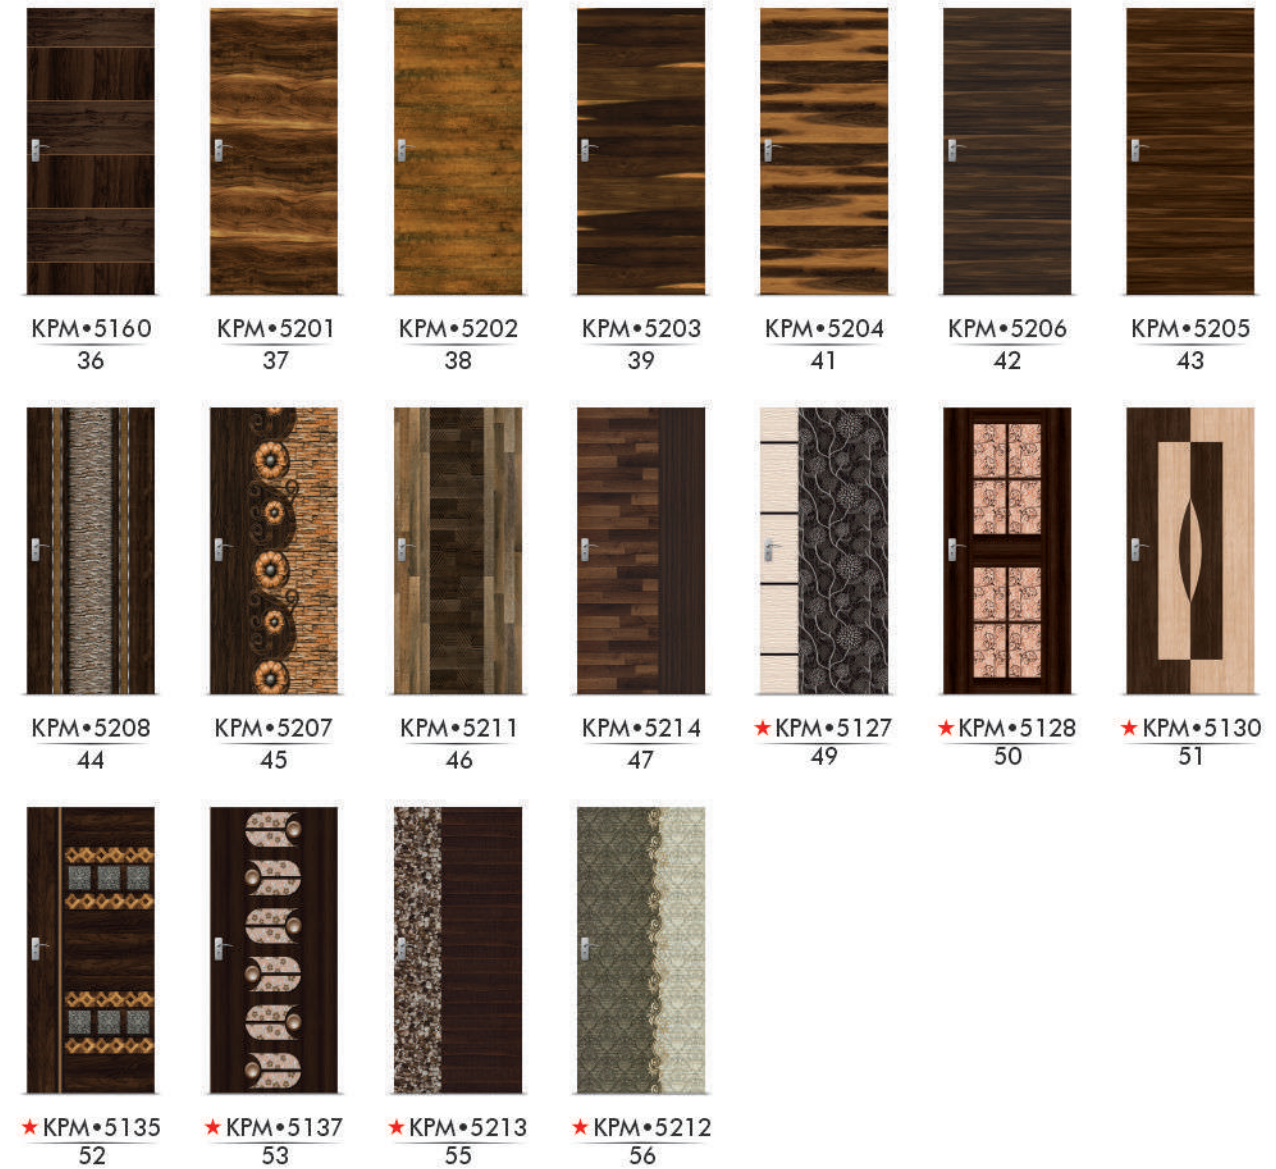

EXCLUSIVE DOOR SKIN COLLECTION

Every great door design begins with a creativity story.

TECH. SPECIFICATION

PRODUCT DATA : (SIZE) 7'x3.25' & 8'x4'

NOTE : For actual colour pattern and finish refer actual sheets as due to printing limitation there might be slight variation. in case of any claims, the liability of the company is however limited to the cost of the product only.

CARE AND MAINTENANCE : Wipe clean with ordinary soap or house hold Ammoniated Liquid detergent. For stubborn stains use diluted organic solvent or stain remover.

CONDITION RESISTANCE TO : Direct Heat, Hot Oil, Boiling Water, (275F/135C) Phenol, Mercurochrome, Mild Alkali, Rectified Spirit, Ink, Tea, Coffee etc.