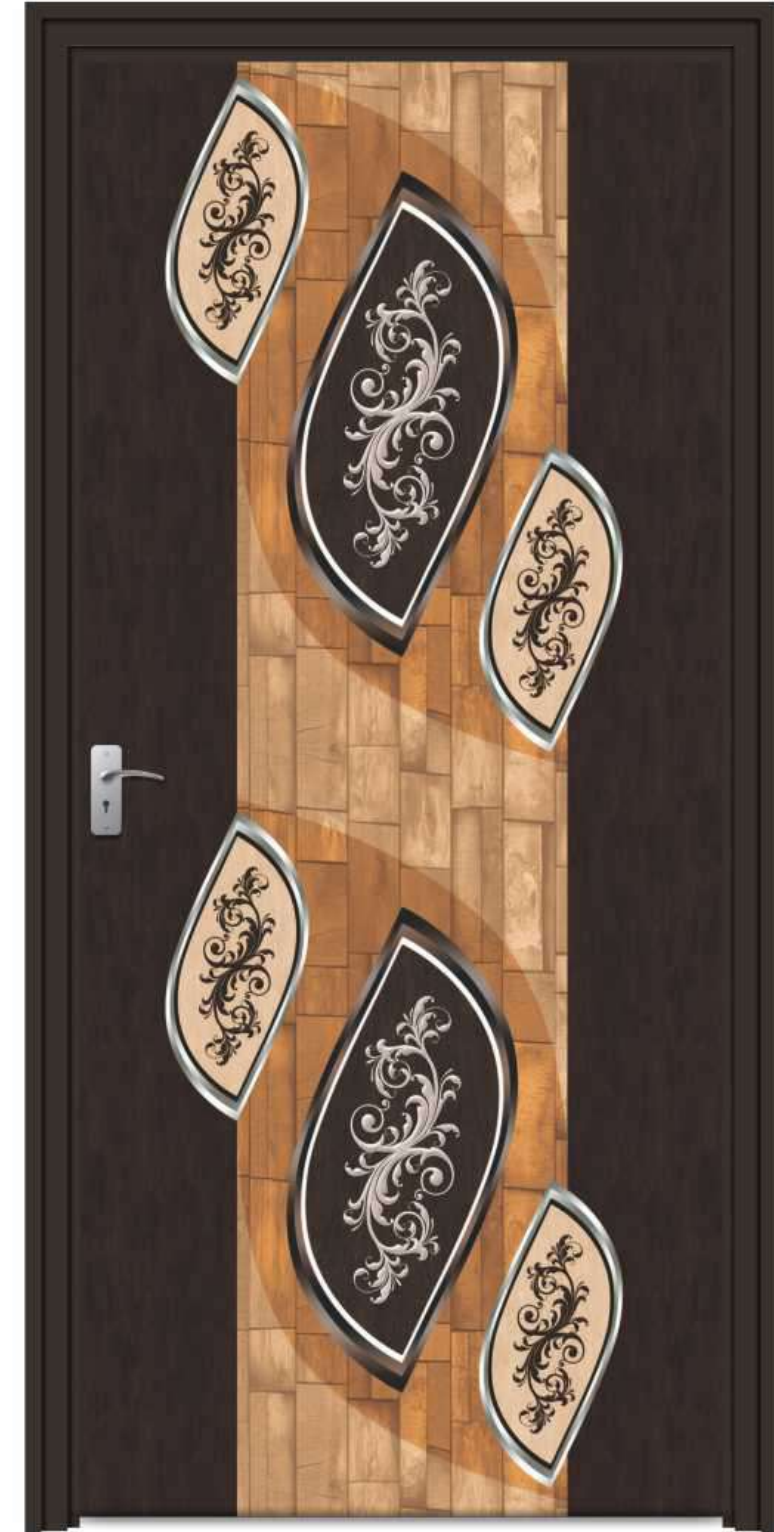

DOOR SKIN SIZE : 7 x 3.25 FEET

KPM • 5303

EXCLUSIVE DOOR SKIN COLLECTION

Create a sensational space by filling it with embellished with fantastic door.

KRIDHA
DOOR SKIN
THE BEST DECORATIVE PANEL

PREMIUM DOOR

DOOR SKIN SIZE : 7 x 3.25 FEET

KPM • 5121

EXCLUSIVE DOOR SKIN COLLECTION

The beauty and allure of the interiors door sculptural laminates that combine to amplify.

DOOR SKIN SIZE : 7 x 3.25 FEET

KPM • 5122

PREMIUM DOOR

DOOR SKIN SIZES : 7 x 3.25 & 8 x 4 FEET

KPM • 5126

EXCLUSIVE DOOR SKIN COLLECTION

Precious door: Innovative creations that combines artisan methods.

DOOR SKIN SIZE : 7 x 3.25 FEET

KPM • 5129

PREMIUM DOOR

DOOR SKIN SIZE : 7 x 3.25 FEET

KPM • 5134

EXCLUSIVE DOOR SKIN COLLECTION

Exclusive door to cover every surface with a fabulous look.

KRIDHA
DOOR SKIN
THE BEST DECORATIVE PANEL

PREMIUM DOOR

DOOR SKIN SIZE : 7 x 3.25 FEET

KPM • 5136

EXCLUSIVE DOOR SKIN COLLECTION