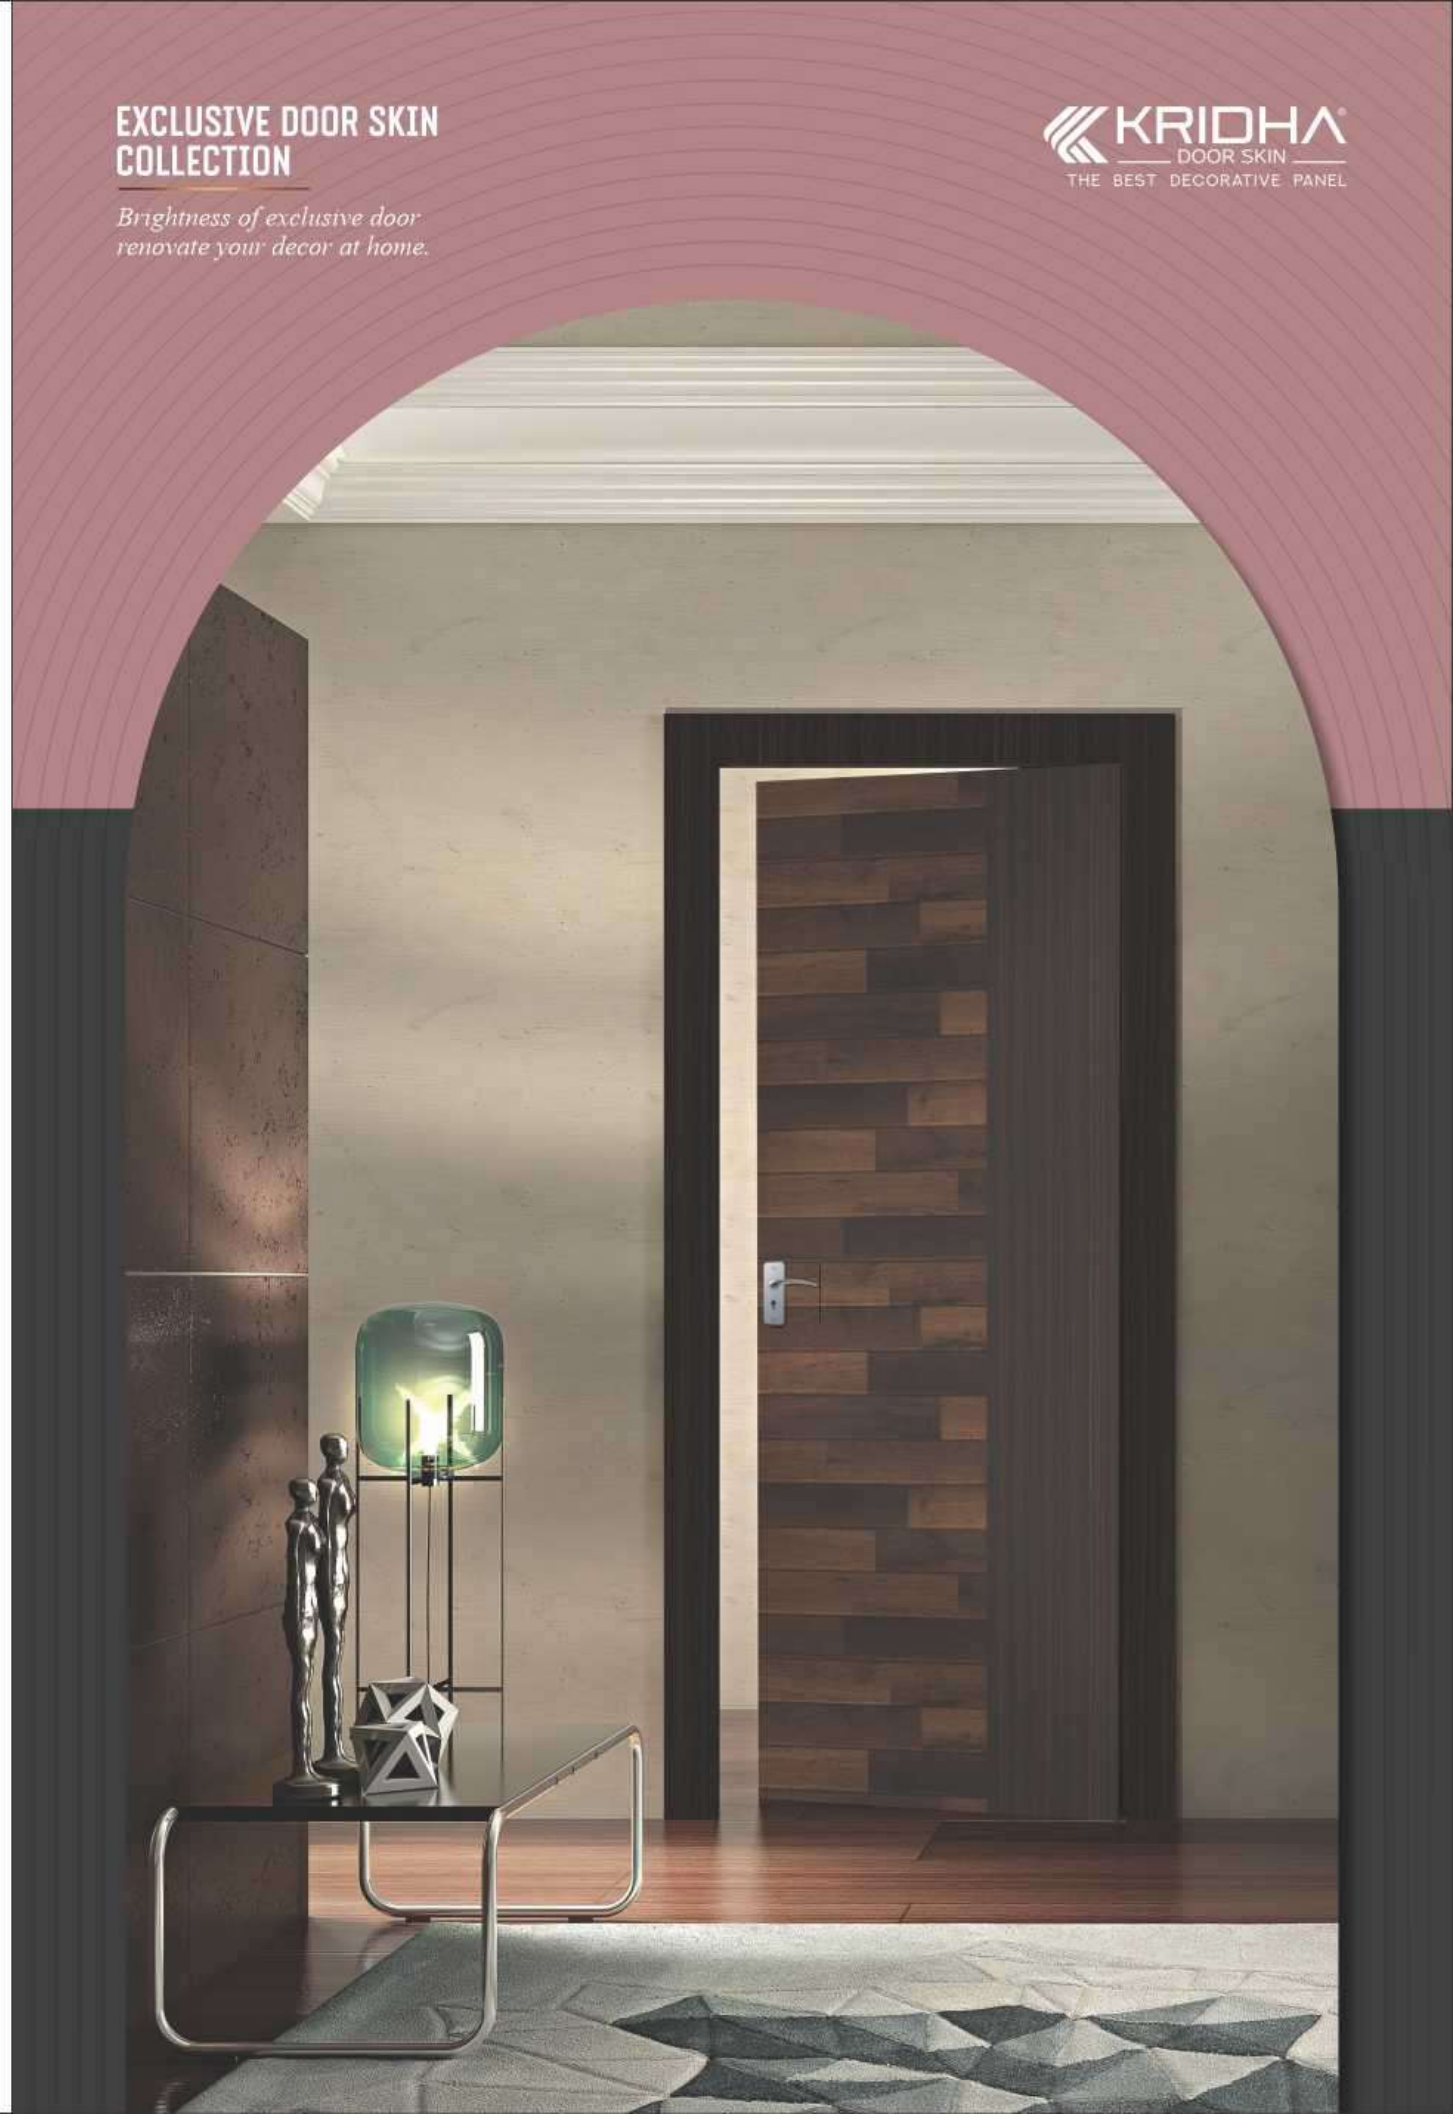

Make a beauty ambience with the laminate and make awesome door design.

DOOR SKIN SIZE : 7 x 3.25 FEET

KPM • 5211

PREMIUM DOOR

DOOR SKIN SIZE : 7 x 3.25 FEET

KPM • 5214

EXCLUSIVE DOOR SKIN COLLECTION

Brightness of exclusive door renovate your decor at home.

KRIDHA
DOOR SKIN
THE BEST DECORATIVE PANEL

PREMIUM DOOR

DOOR SKIN SIZE : 7 x 3.25 FEET

★ KPM • 5127

EXCLUSIVE DOOR SKIN COLLECTION

natural has been designed to create engaging door and alluring spaces.

DOOR SKIN SIZE : 7 x 3.25 FEET