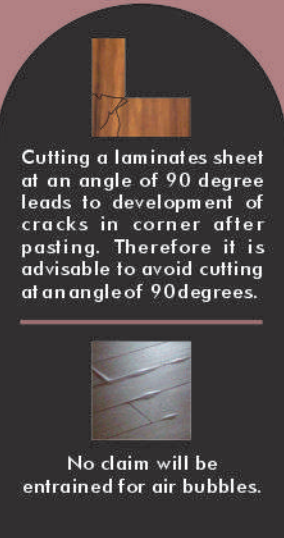

Cutting a laminates sheet at an angle of 90 degree leads to development of cracks in corner after pasting. Therefore it is advisable to avoid cutting at an angle of 90 degrees.

No claim will be entrained for air bubbles.