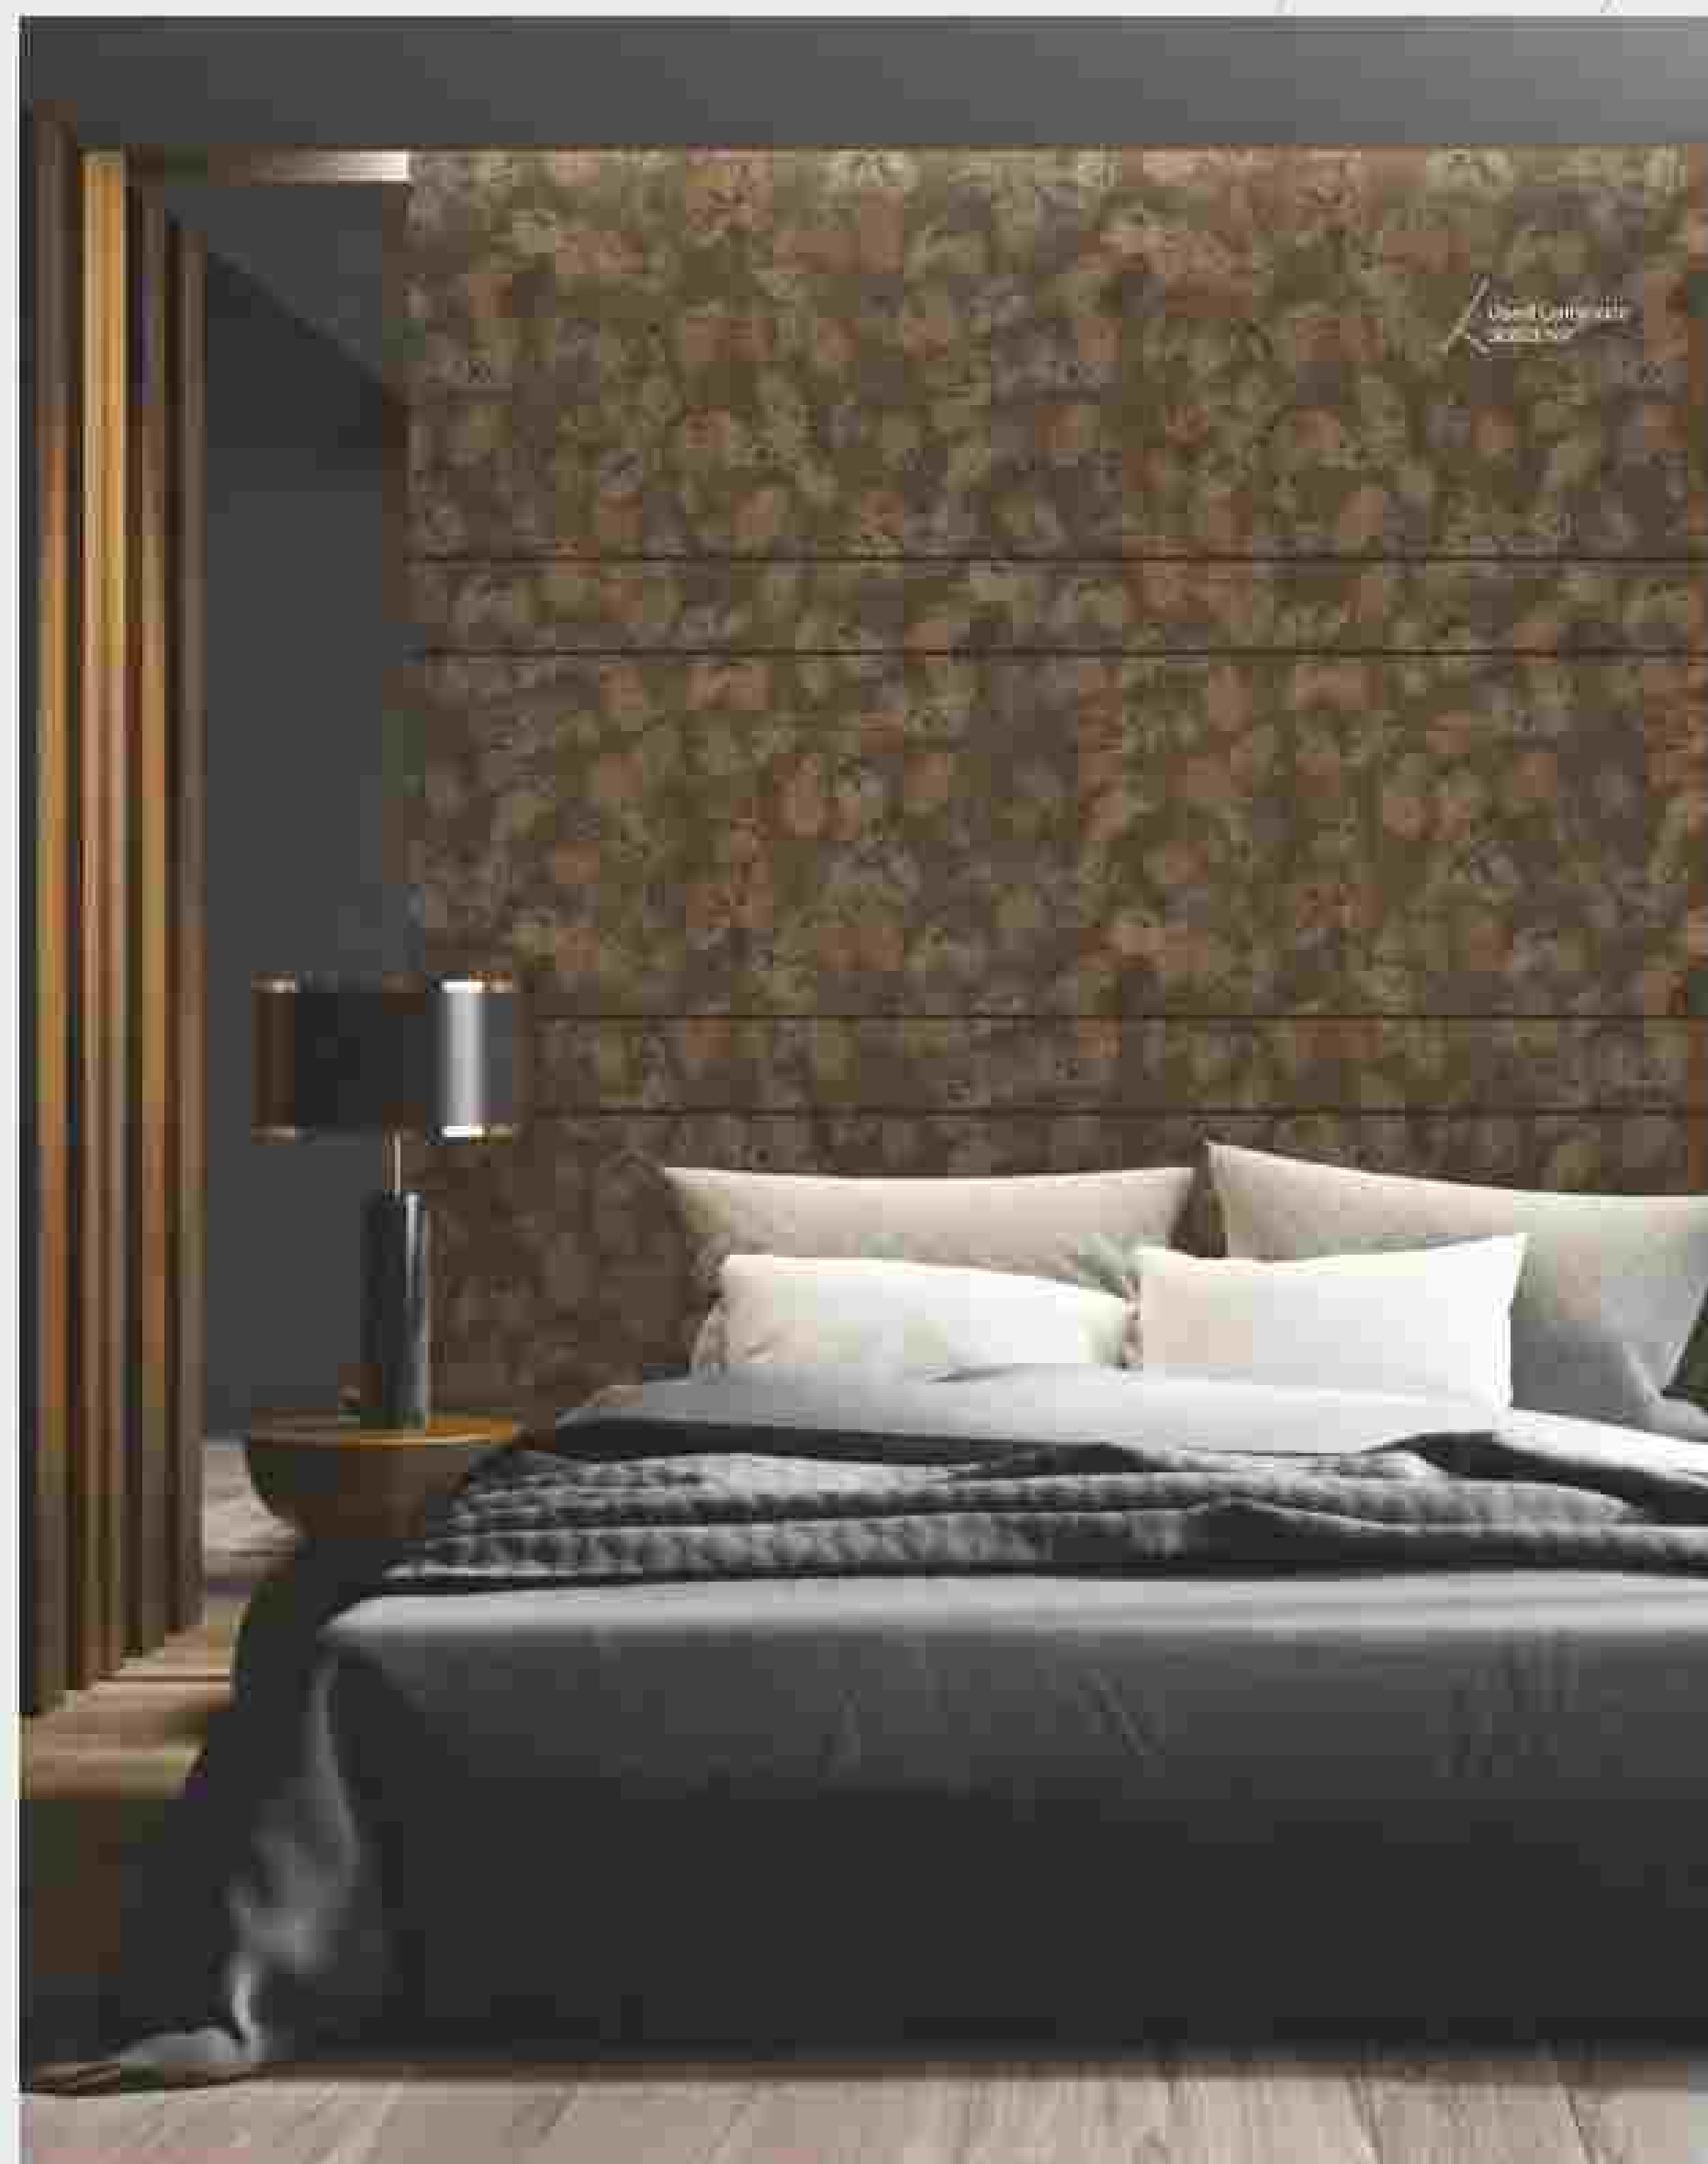

3051 FT | MISTY DREAM MARBLE

3057 FT | BALAN MARBLE

DESIRABLE AND
DYNAMIC IN
APPEAL

3052 NP | ROCKING CALLISTO

MODIFICATION
WITH MAGIC

3021 NP | LIGHT PINE

3068 NP | TWILIGHT PINE

3069 NP | DEEPT PINE